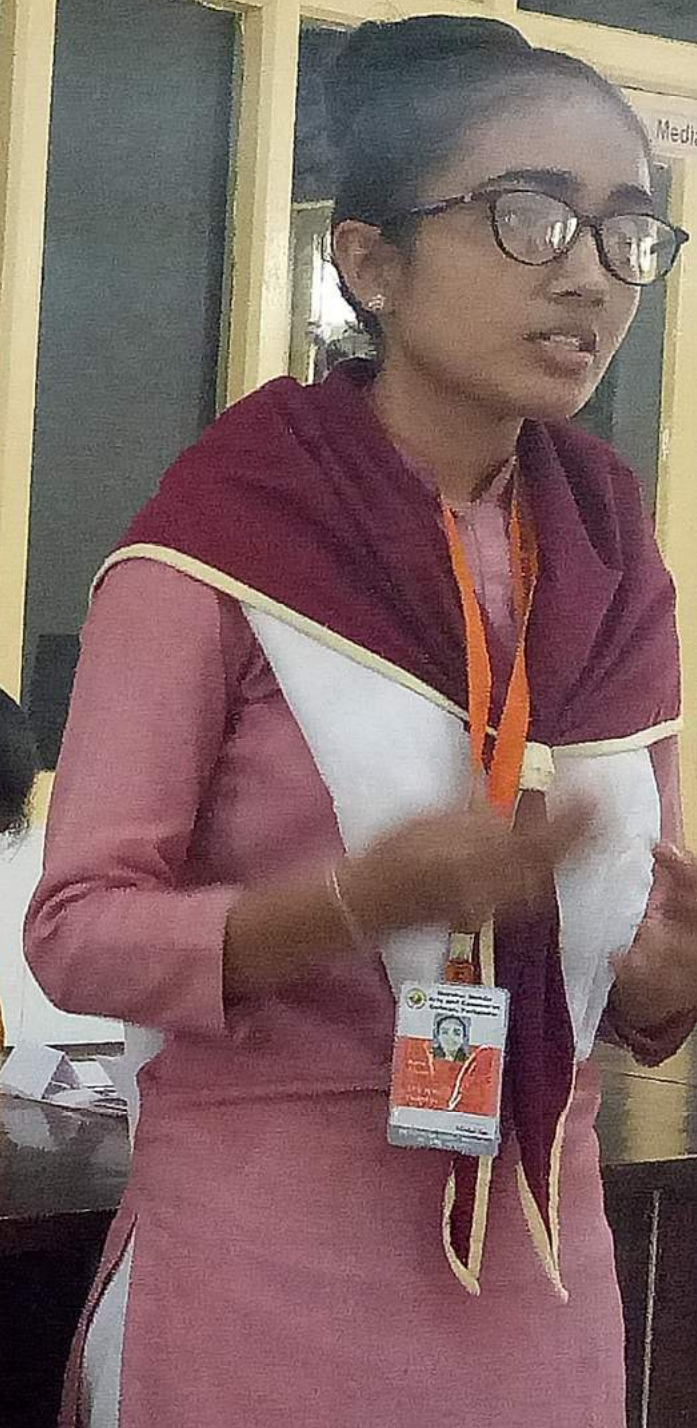

Arts & Commerce College
PORBANDAR
Department of English
Study Circle

2019
English Competition