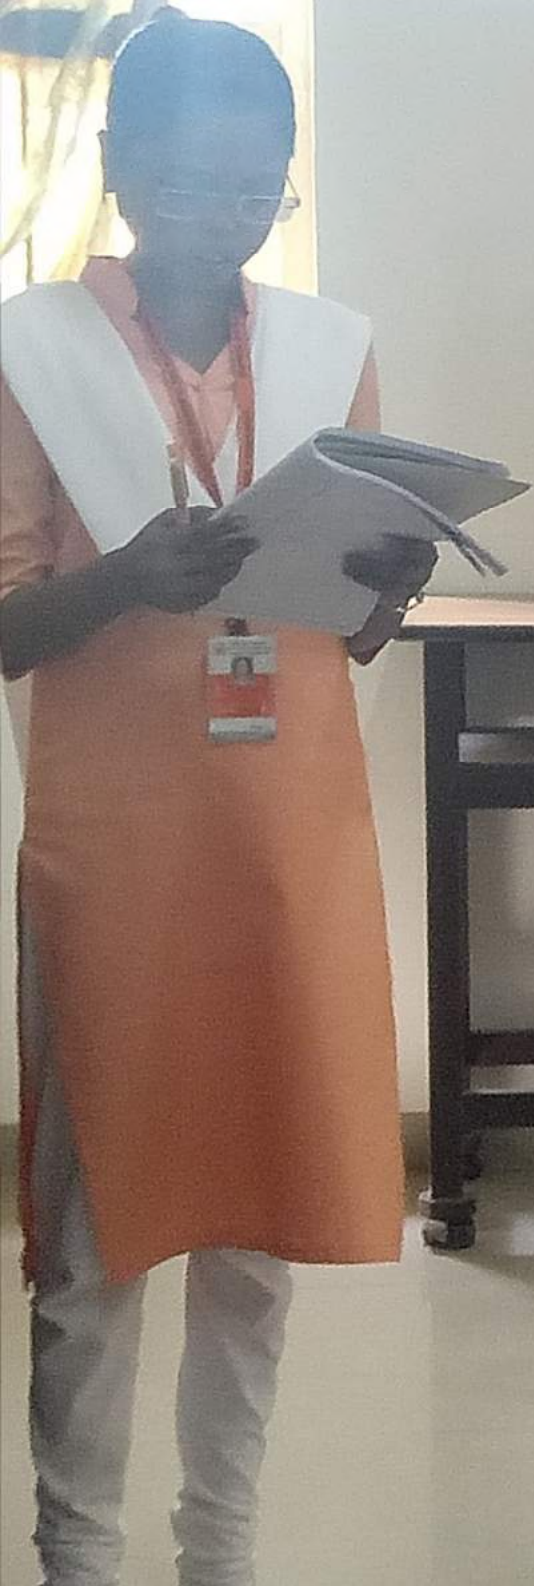

Media Center

G.M.C./B/23

Gurukul Mahila Arts & Commerce College
FORBANDAR
Department of English
Study Circle

19th Sept. 2019
Extempore Speech Competition

Media Center

G.M.C./B/27

G.M.C./B/26

G.M.C./B/23

Gurukul Mahila Arts & Commerce College
PORBANDAR
Department of English
Study Circle

19th Sept. 2019
Extempore Speech Competition

G.M.C. / com. / 42

Media Center

Arts & Commerce College
PORBANDAR
Department of English
Study Circle

GM

Logo of the institution
& Commerce College
Department of English
Circle
Sept. 2019
presentation

Two women in pink sarees are seated at a long wooden table in the foreground, facing the class.

A woman in an orange saree is seated at the table, looking towards the front of the room.

A woman in a peach and white uniform is standing at the front of the room, addressing the class.

Two women in pink and white uniforms are seated in the middle row, looking towards the front.

A group of students in peach and white uniforms are seated in the foreground, viewed from behind, listening to the speaker.